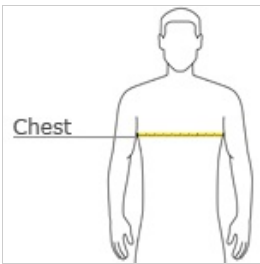

Fruit of the Loom® Heavy Cotton HD® 100% Cotton T-Shirt 3930

- 5-ounce, 100% cotton jersey
- High density fabric for exceptional print clarity
- Double-needle coversitching on front neck
- Seamless 1x1 rib knit collar
- Shoulder-to-shoulder taping
- Double-needle sleeves and hem
- Black Heather, Retro Heather Coral, Retro Heather Green, Retro Heather Pink, Retro Heather Purple, and Retro Heather Royal are 50/50 cotton/poly
- Ash is 98/2 cotton/poly
- Athletic Heather is 90/10 cotton/poly

front

back

HOW TO MEASURE

CHEST

With arms down at sides, measure around the upper body, under arms and over the fullest part of the chest.

SIZE CHART

	S	M	L	XL	2XL	3XL	4XL
Chest	34-36	38-40	42-44	46-48	50-52	54-56	58-60