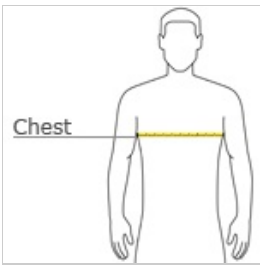

front

back

HOW TO MEASURE

CHEST

With arms down at sides, measure around the upper body, under arms and over the fullest part of the chest.

SIZE CHART

	XS	S	M	L	XL
Size	4	6/8	10/12	14/16	18/20
Chest	25-26	26-28	28-30	30-32	32-35